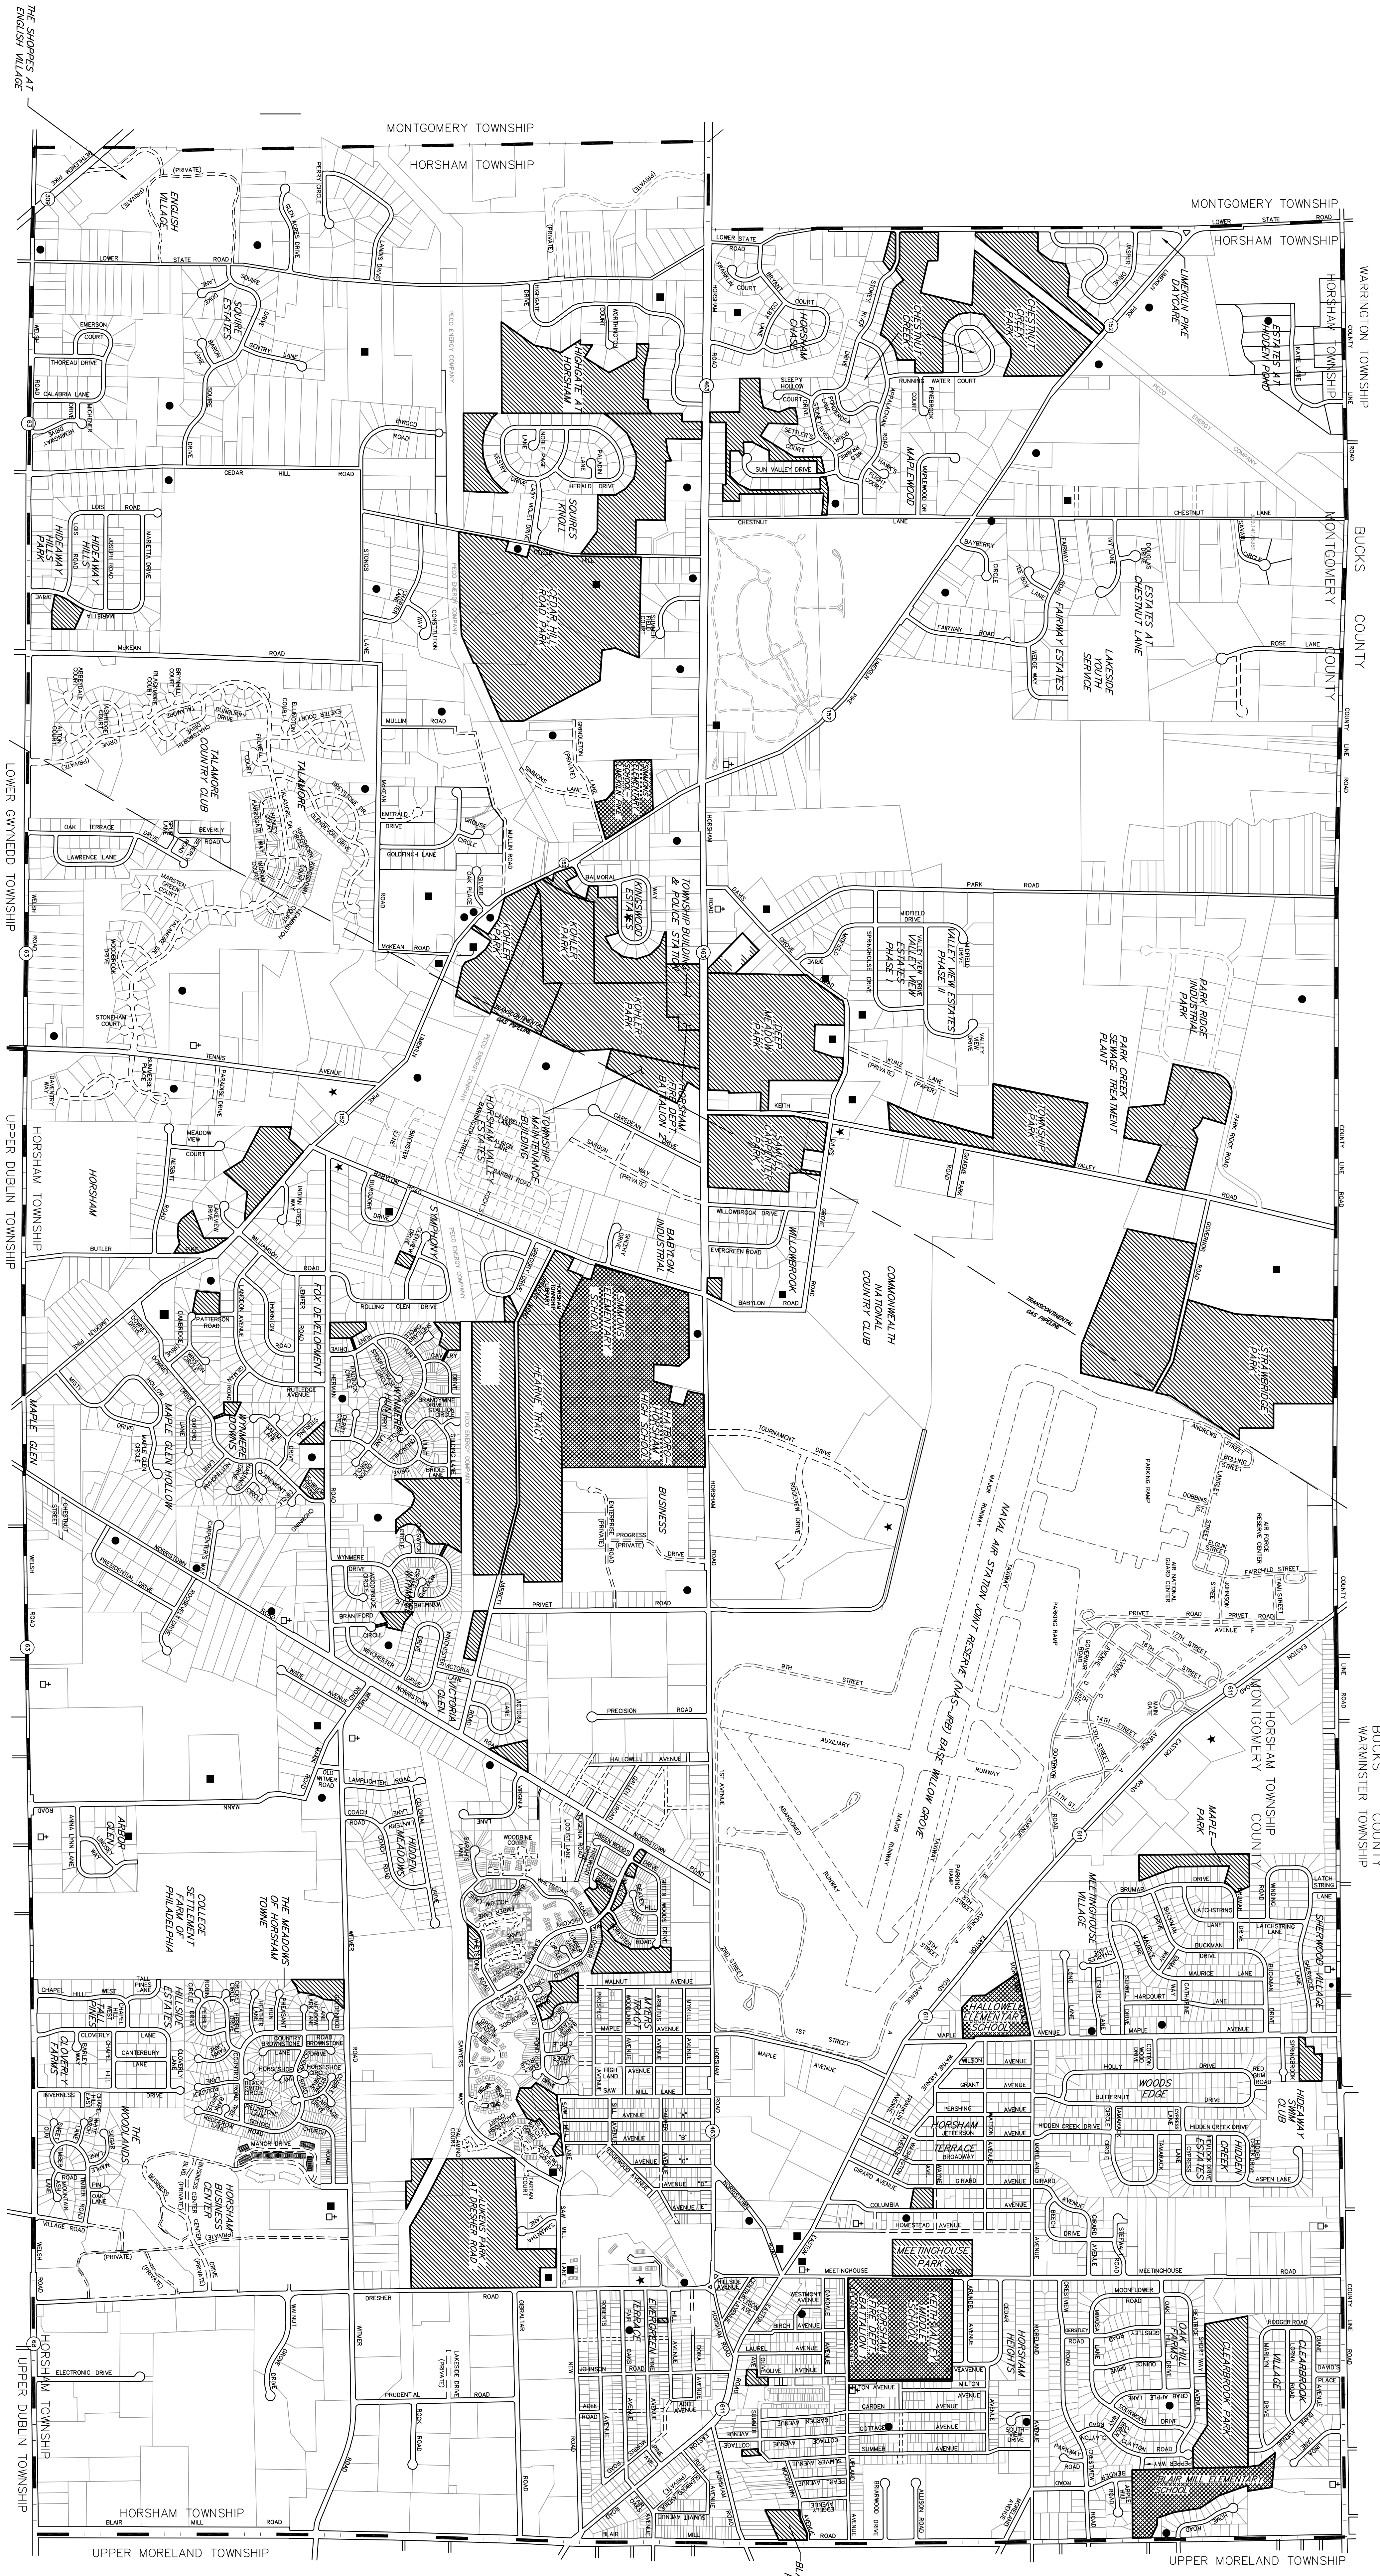

COMMUNITY MAP HORSHAM TOWNSHIP MONTGOMERY COUNTY, PENNSYLVANIA

LEGEND

- MUNICIPAL PROPERTY
- AIRPORT-ROBBERSON SCHOOL DISTRICT PROPERTY
- STATE ROUTE
- CENTER
- ROAD
- TOWNSHIP BOUNDARY
- PARKING/PAVING STREET
- HISTORIC SITE - CLASS I
- HISTORIC SITE - CLASS II
- HISTORIC SITE - CLASS III
- SITUATION OF LAND DEVELOPMENT (LAWRENCE AND/OR OTHER COMPANIES)

GENERAL NOTES:
1. PLAN CREATED FROM ORIGINATOR'S MATERIALS. JMC MAPS ASSOCIATES, 1994.

NO.	DATE	DESCRIPTION

COMMUNITY MAP

HORSHAM TOWNSHIP

SITATED IN
HORSHAM TOWNSHIP
MONTGOMERY COUNTY, PENNSYLVANIA
PREPARED FOR
THE TOWNSHIP OF HORSHAM
1025 HORSHAM ROAD
HORSHAM, PENNSYLVANIA 19044