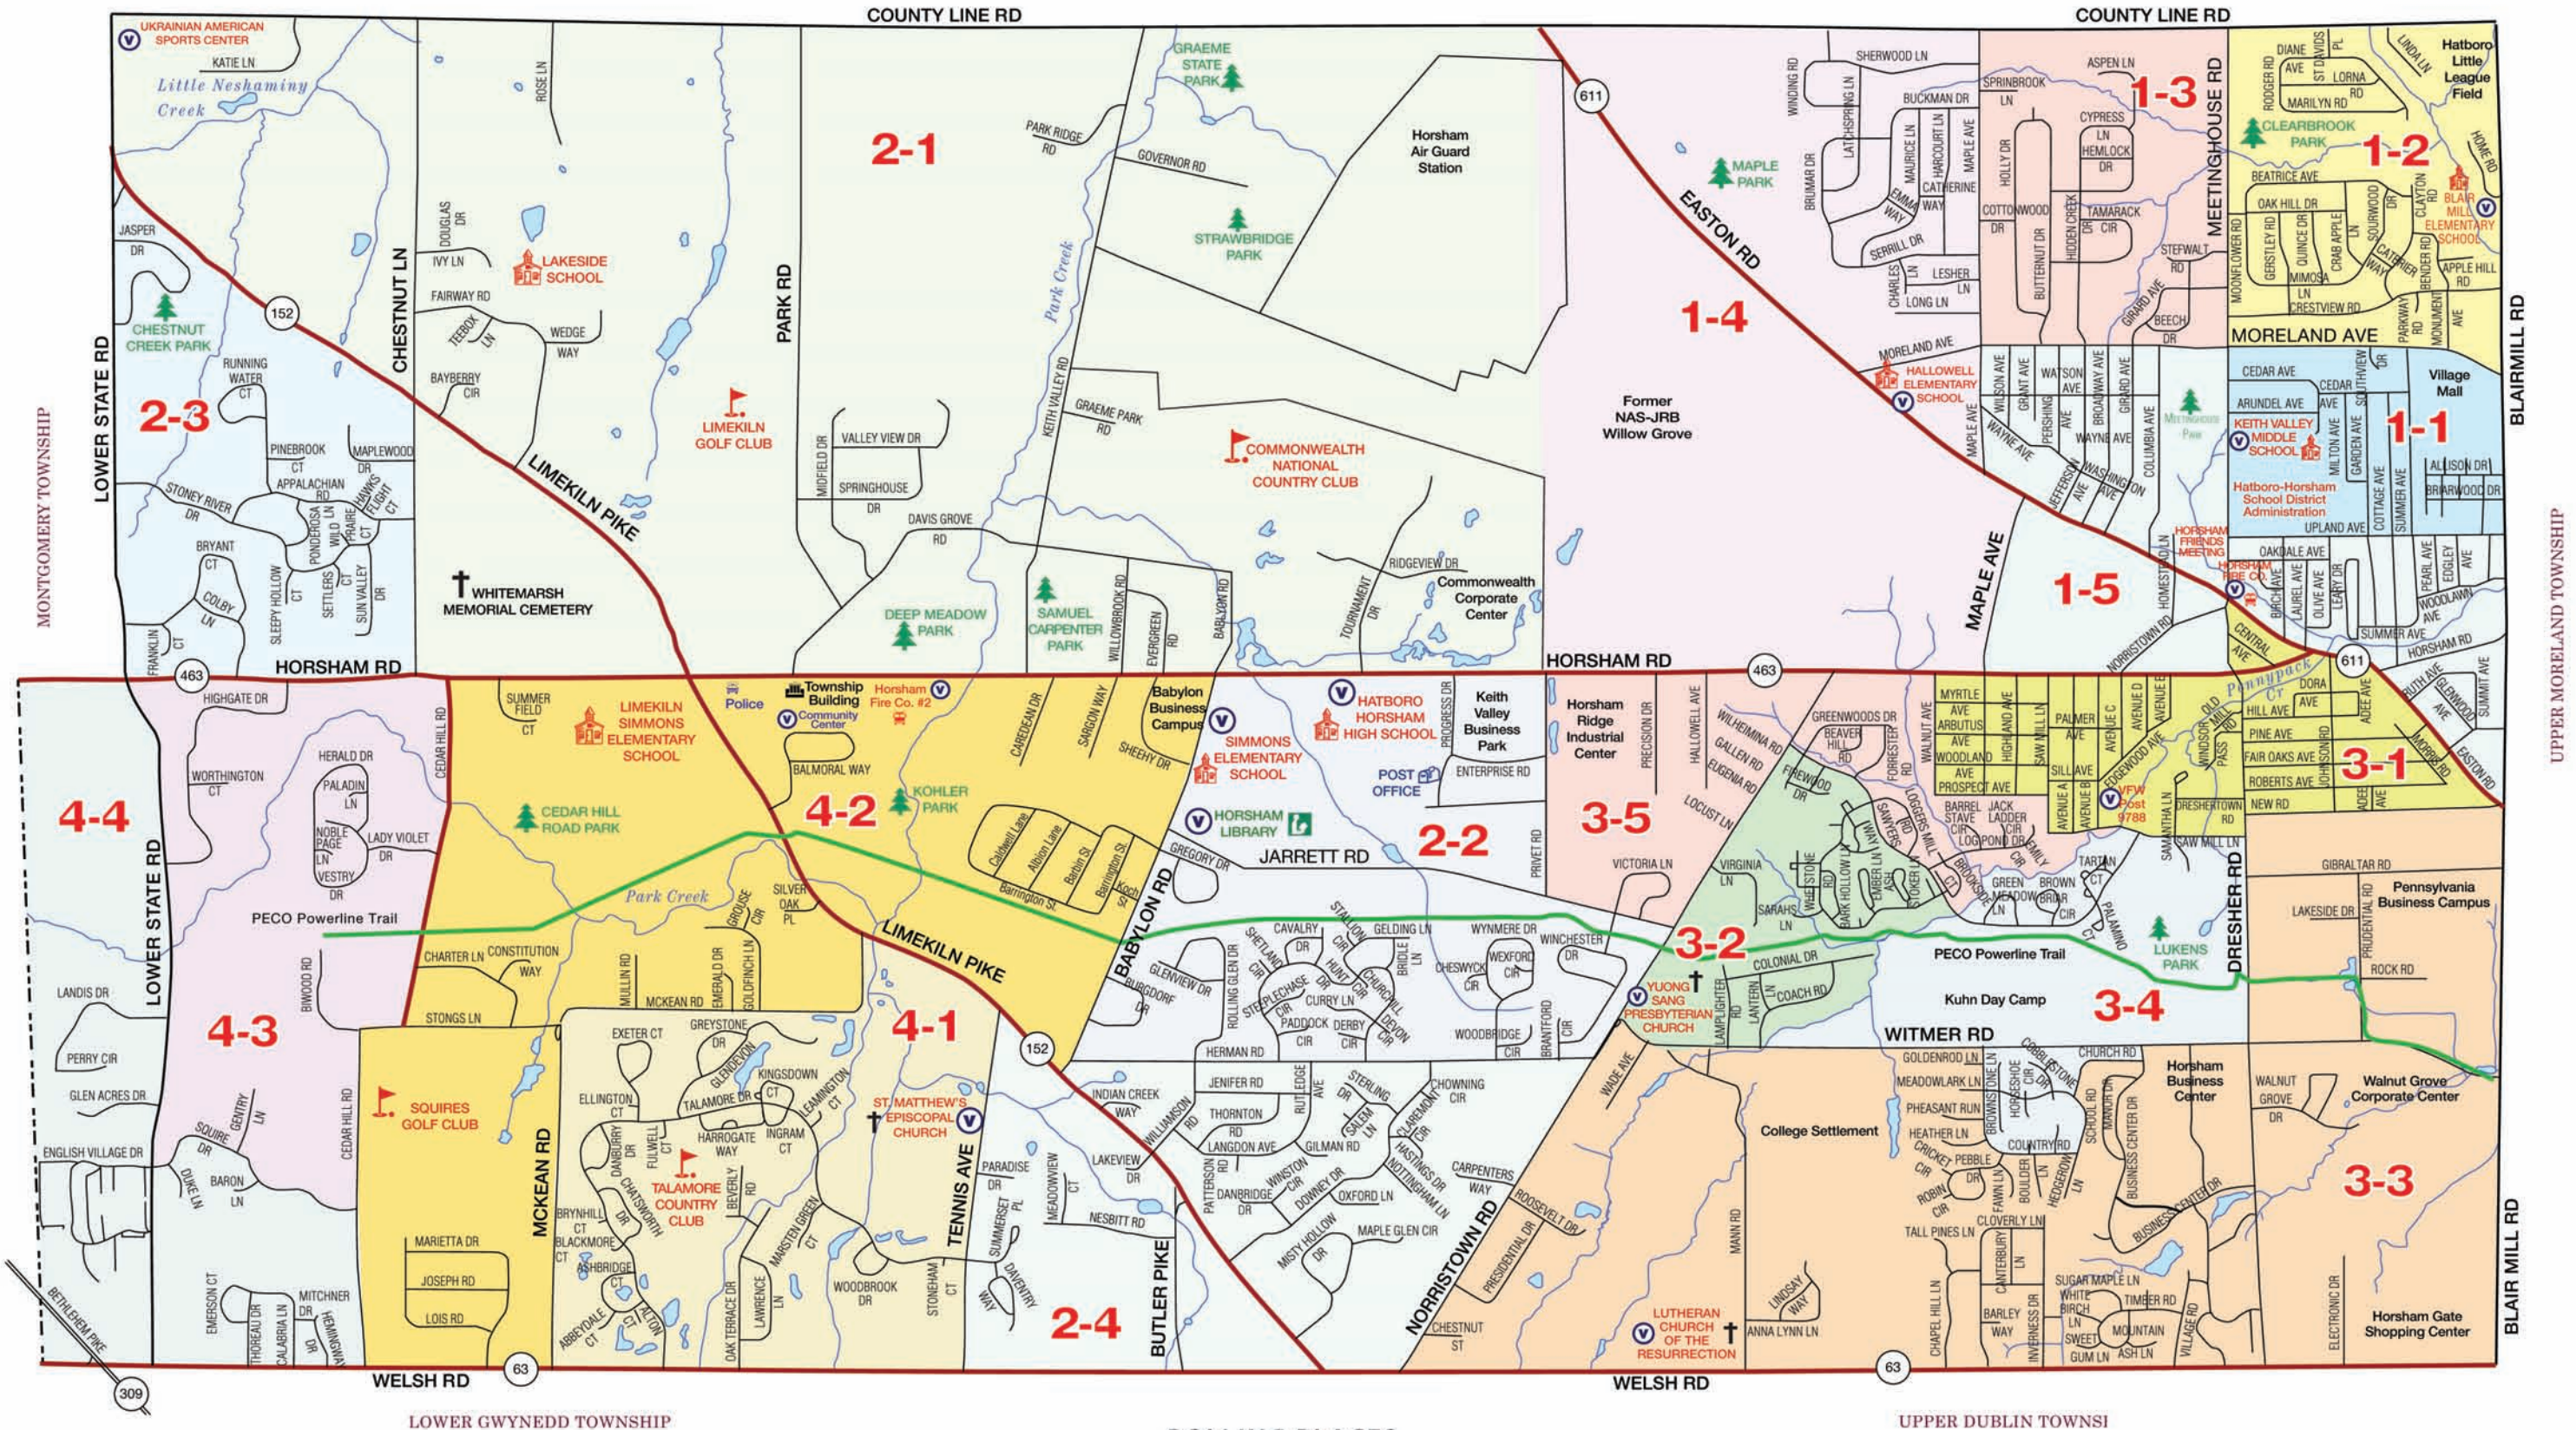

Horsham Township, Montgomery County, Pennsylvania

POLLING PLACES

1-1 Keith Valley Middle School - 227 Meetinghouse Road	2-1 Horsham Township Community Center - 1025 Horsham Road	3-1 Veterans of Foreign Wars (VFW Post 9788) - 324 Saw Mill Lane	4-1 St. Matthew's Episcopal Church - 919 Tennis Avenue
1-2 Blair Mill Elementary School - 109 Bender Road	2-2 Simmons Elementary School - 411 Babylon Road	3-2 Yuong Sang Presbyterian Church - 706 Witmer Road	4-2 Horsham Fire Battalion #2 - 1023 Horsham Road
1-3 Horsham Fire Company - 315 Meetinghouse Road	2-3 Horsham Township Community Center - 1025 Horsham Road	3-3 Lutheran Church of the Resurrection - 620 Welsh Road	4-3 Simmons Elementary School - 411 Babylon Road
1-4 Hallowell Elementary School - 200 Maple Avenue	2-4 Horsham Township Library - 435 Babylon Road	3-4 Hatboro-Horsham High School - 899 Horsham Road	4-4 Ukrainian American Sports Center - 1 Lower State Road (at County Line Road)
1-5 Keith Valley Middle School - 227 Meetinghouse Road		3-5 Hatboro-Horsham High School (gym) - 899 Horsham Road	