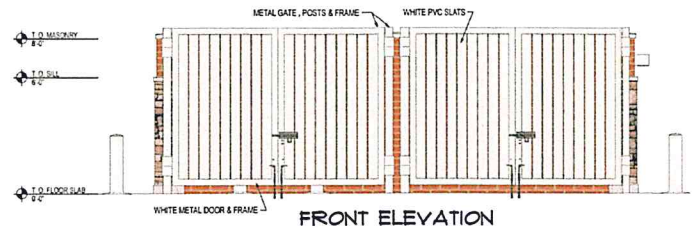

SOUTH ELEVATION

WEST ELEVATION

EAST ELEVATION

NORTH ELEVATION

Metal Door Benjamin Moore 2121 - 60 White Diamond	Trim White
Thin Brick Tavern Flash Red Marion Ceramics	Quality Stone Ohio Drystack Providence