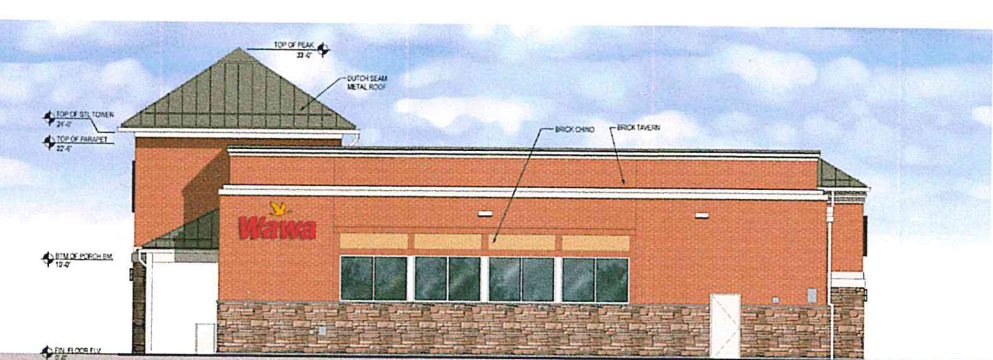

SOUTH ELEVATION

WEST ELEVATION

EAST ELEVATION

NORTH ELEVATION

Metal Door Benjamin Moore 2121 - 60 White Diamond	Trim White
Thin Brick Tavern Flash Red Marion Ceramics	Quality Stone Ohio Drystack Providence