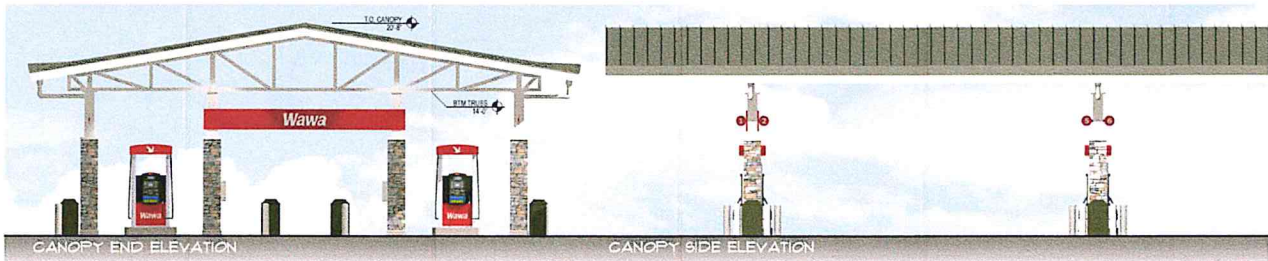

SOUTH ELEVATION

WEST ELEVATION

EAST ELEVATION

NORTH ELEVATION

Metal Door Benjamin Moore 2121 - 60 White Diamond	Trim White
Thin Brick Tavern Flash Red Marion Ceramics	Quality Stone Ohio Drystack Providence