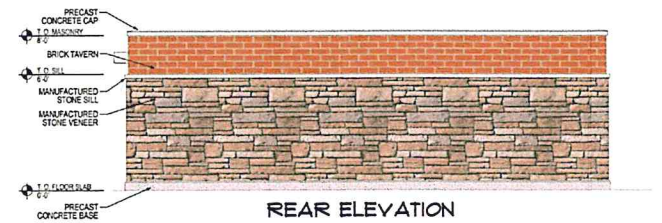

SOUTH ELEVATION

WEST ELEVATION

EAST ELEVATION

NORTH ELEVATION

Metal Door Benjamin Moore 2121 - 60 White Diamond	Trim White
Thin Brick Tavern Flash Red Marion Ceramics	Quality Stone Ohio Drystack Providence