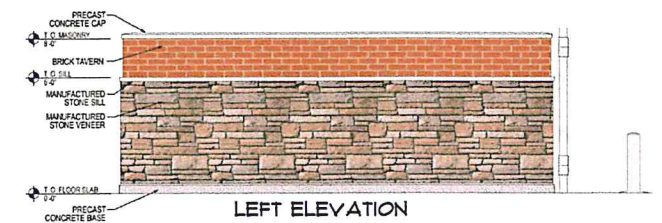

SOUTH ELEVATION

WEST ELEVATION

EAST ELEVATION

NORTH ELEVATION

Metal Door Benjamin Moore 2121 - 60 White Diamond	Trim White
Thin Brick Tavern Flash Red Marion Ceramics	Quality Stone Ohio Drystack Providence