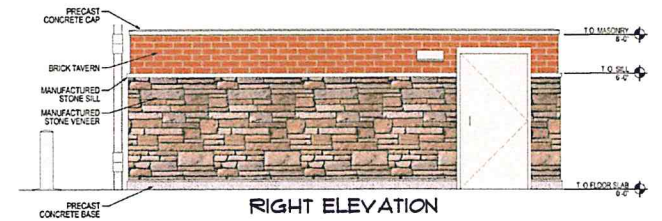

SOUTH ELEVATION

WEST ELEVATION

EAST ELEVATION

NORTH ELEVATION

Metal Door Benjamin Moore 2121 - 60 White Diamond	Trim White
Thin Brick Tavern Flash Red Marion Ceramics	Quality Stone Ohio Drystack Providence