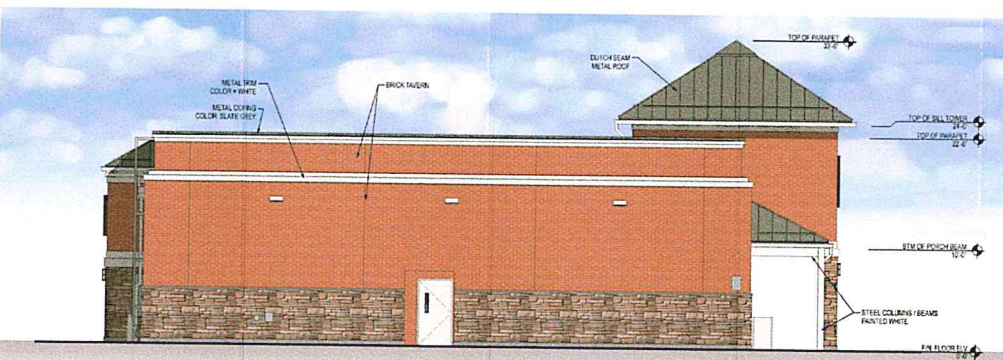

SOUTH ELEVATION

WEST ELEVATION

EAST ELEVATION

NORTH ELEVATION

Metal Door Benjamin Moore 2121 - 60 White Diamond	Trim White
Thin Brick Tavern Flash Red Marion Ceramics	Quality Stone Ohio Drystack Providence