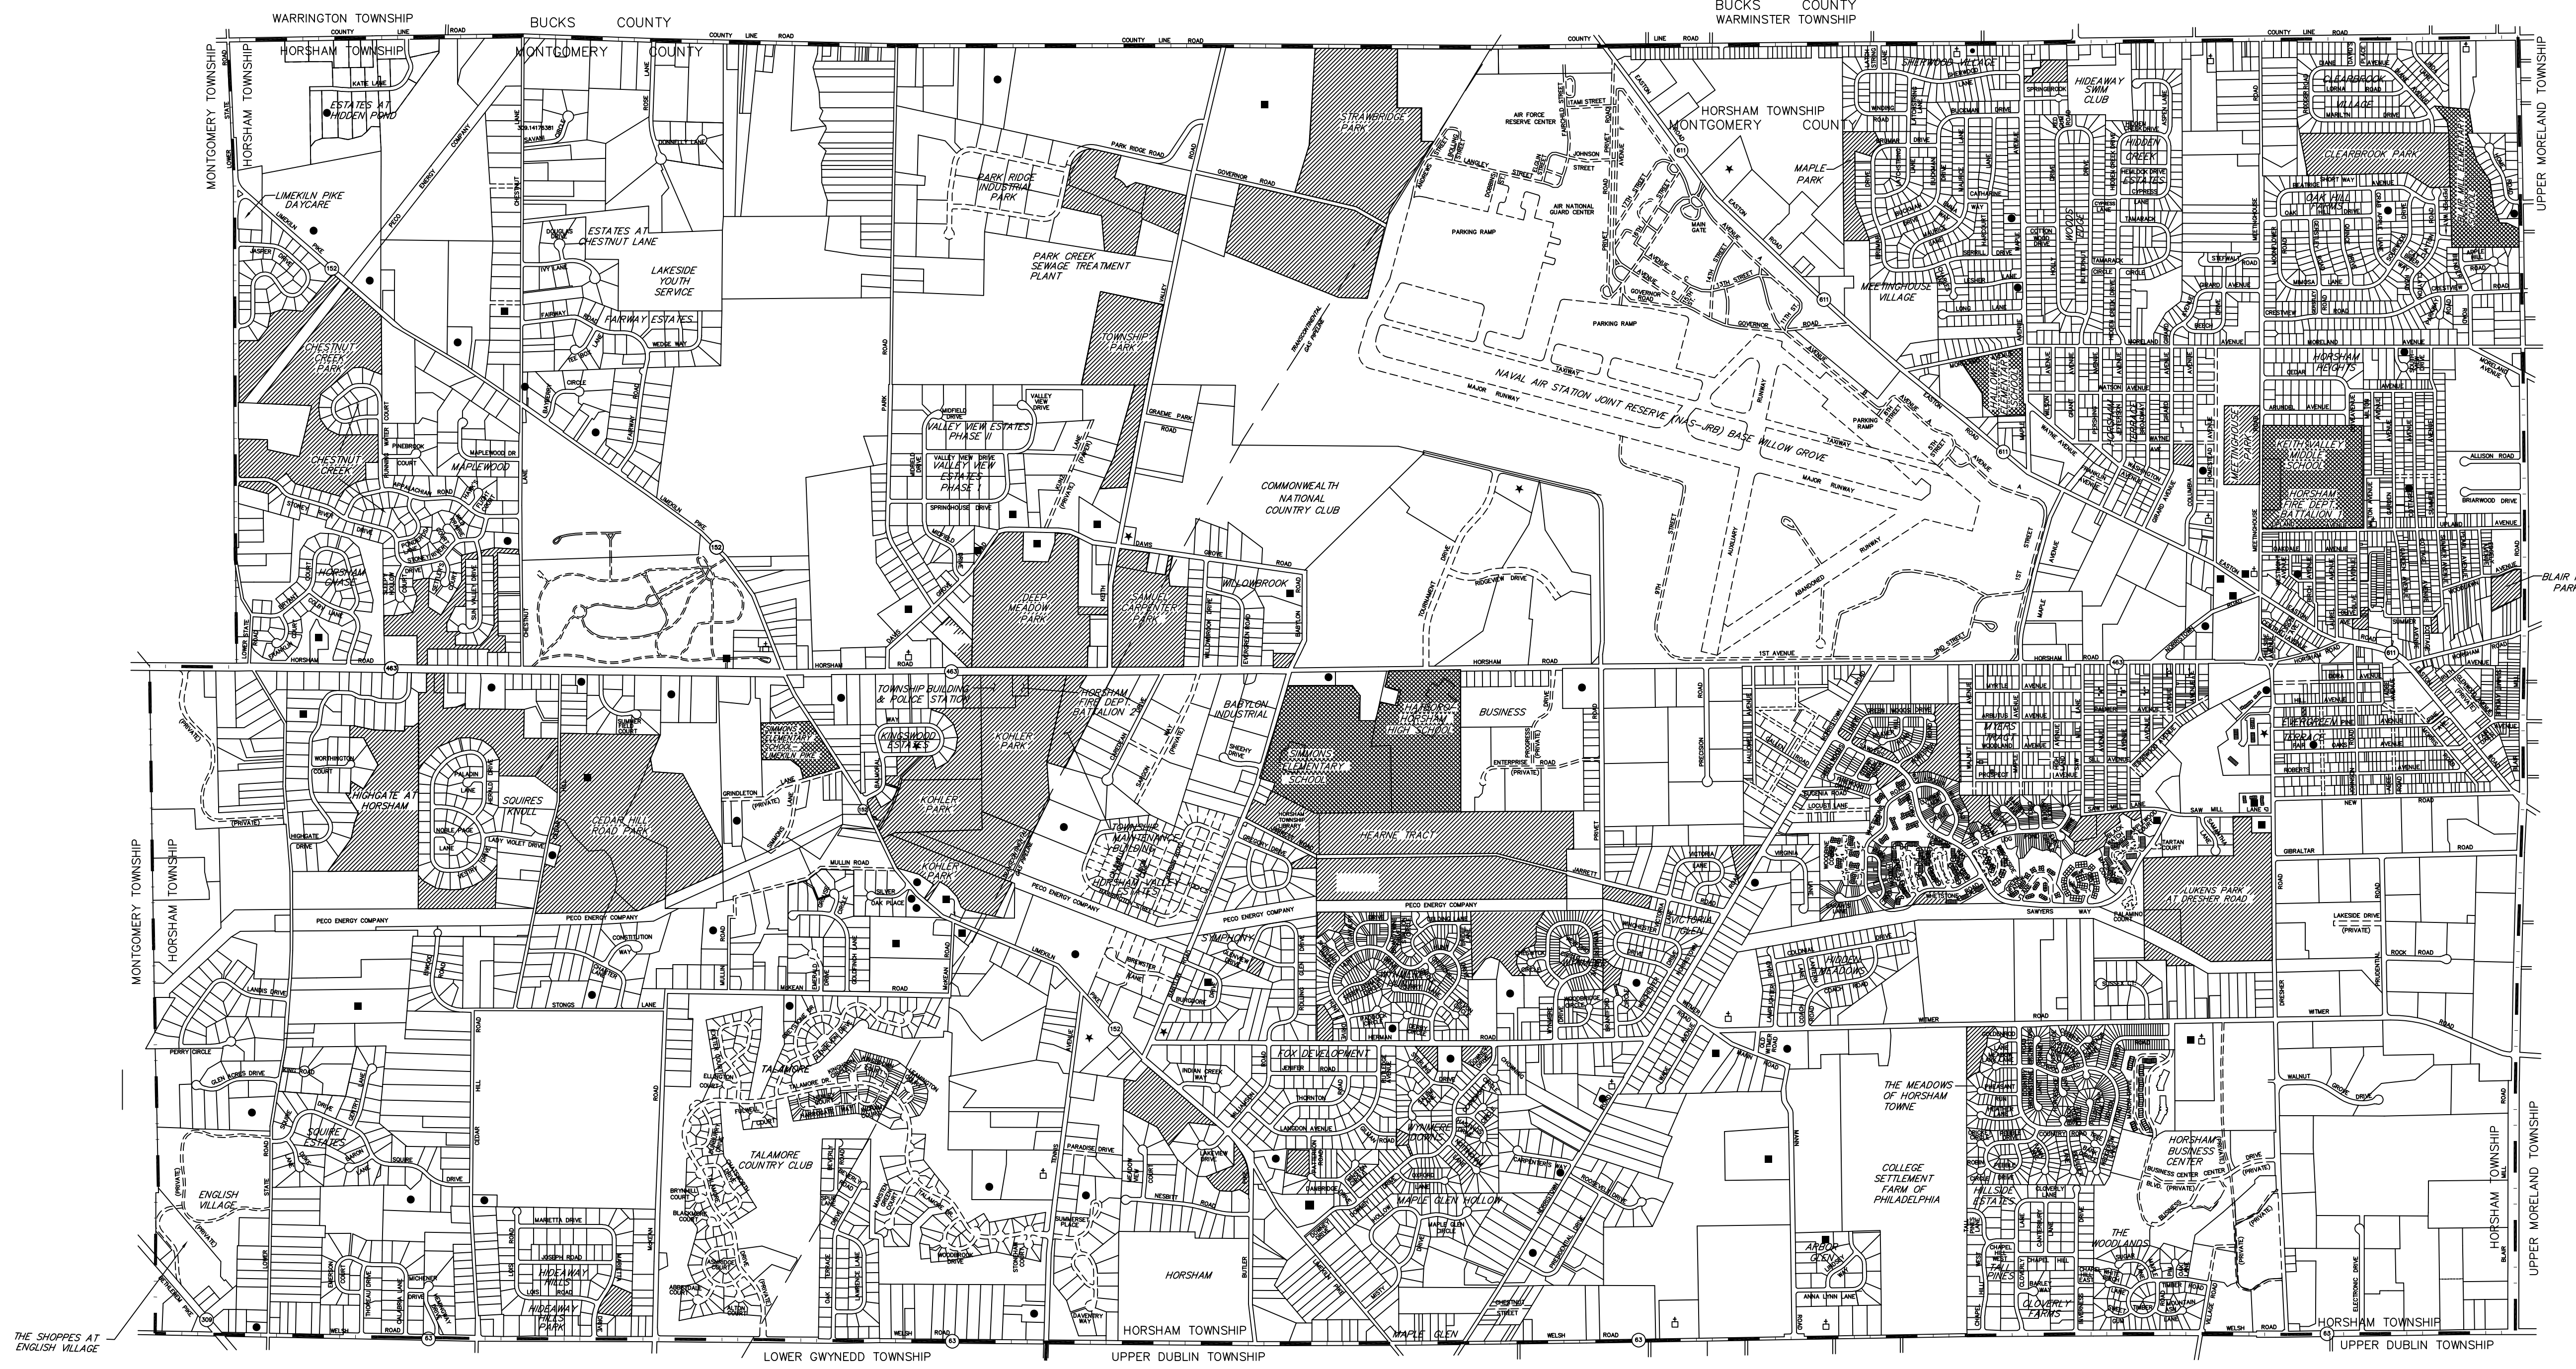

COMMUNITY MAP HORSHAM TOWNSHIP MONTGOMERY COUNTY, PENNSYLVANIA

LEGEND

	MUNICIPAL PROPERTY		HISTORIC SITE - CLASS I
	HATBROD-HORSHAM SCHOOL DISTRICT PROPERTY		HISTORIC SITE - CLASS II
	STATE ROUTE		HISTORIC SITE - CLASS III
	CHURCH		SUBDIVISION OR LAND DEVELOPMENT (APPROVED AND/OR UNDER CONSTRUCTION)
	ROAD		
	TOWNSHIP BOUNDARY		
	PAPER/Private STREET		

GENERAL NOTES:
1. PLAN CREATED FROM ORWLER & WALTER, INC. MAPS DATED JUNE 1986.

COMMUNITY MAP

HORSHAM TOWNSHIP

SITUATED IN
HORSHAM TOWNSHIP
MONTGOMERY COUNTY, PENNSYLVANIA

PREPARED FOR
THE TOWNSHIP OF HORSHAM
1025 HORSHAM ROAD
HORSHAM, PENNSYLVANIA 19044