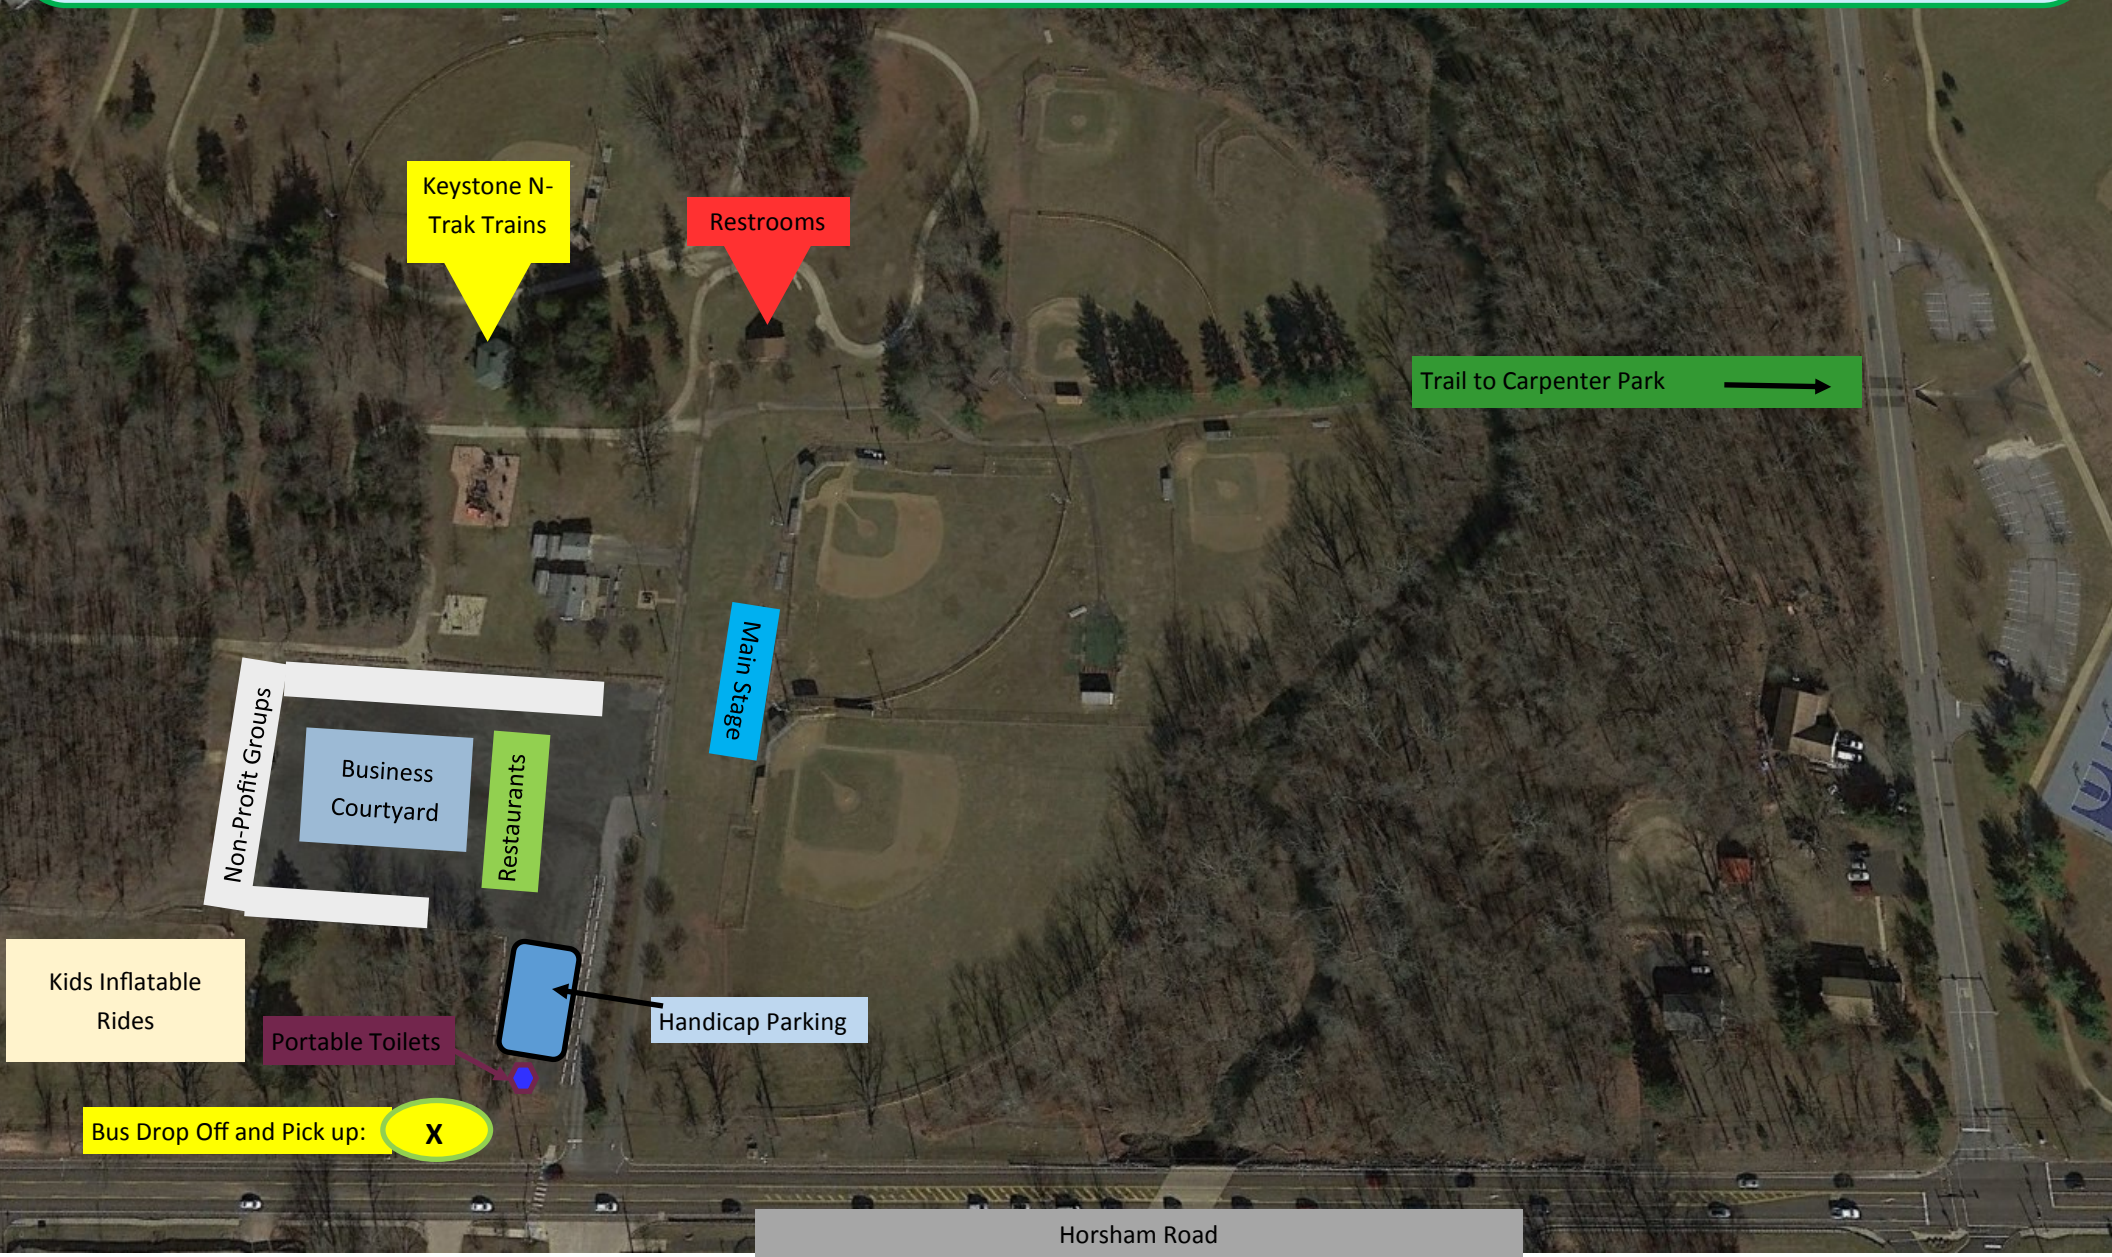

HORSHAM
PENNSYLVANIA

Deep Meadow ☐ Horsham Day 2019

Keystone N-Trak Trains

Restrooms

Trail to Carpenter Park →

Main Stage

Non-Profit Groups

Business Courtyard

Restaurants

Kids Inflatable Rides

Portable Toilets

Handicap Parking

Handicap Parking

Bus Drop Off and Pick up: **X**

Horsham Road