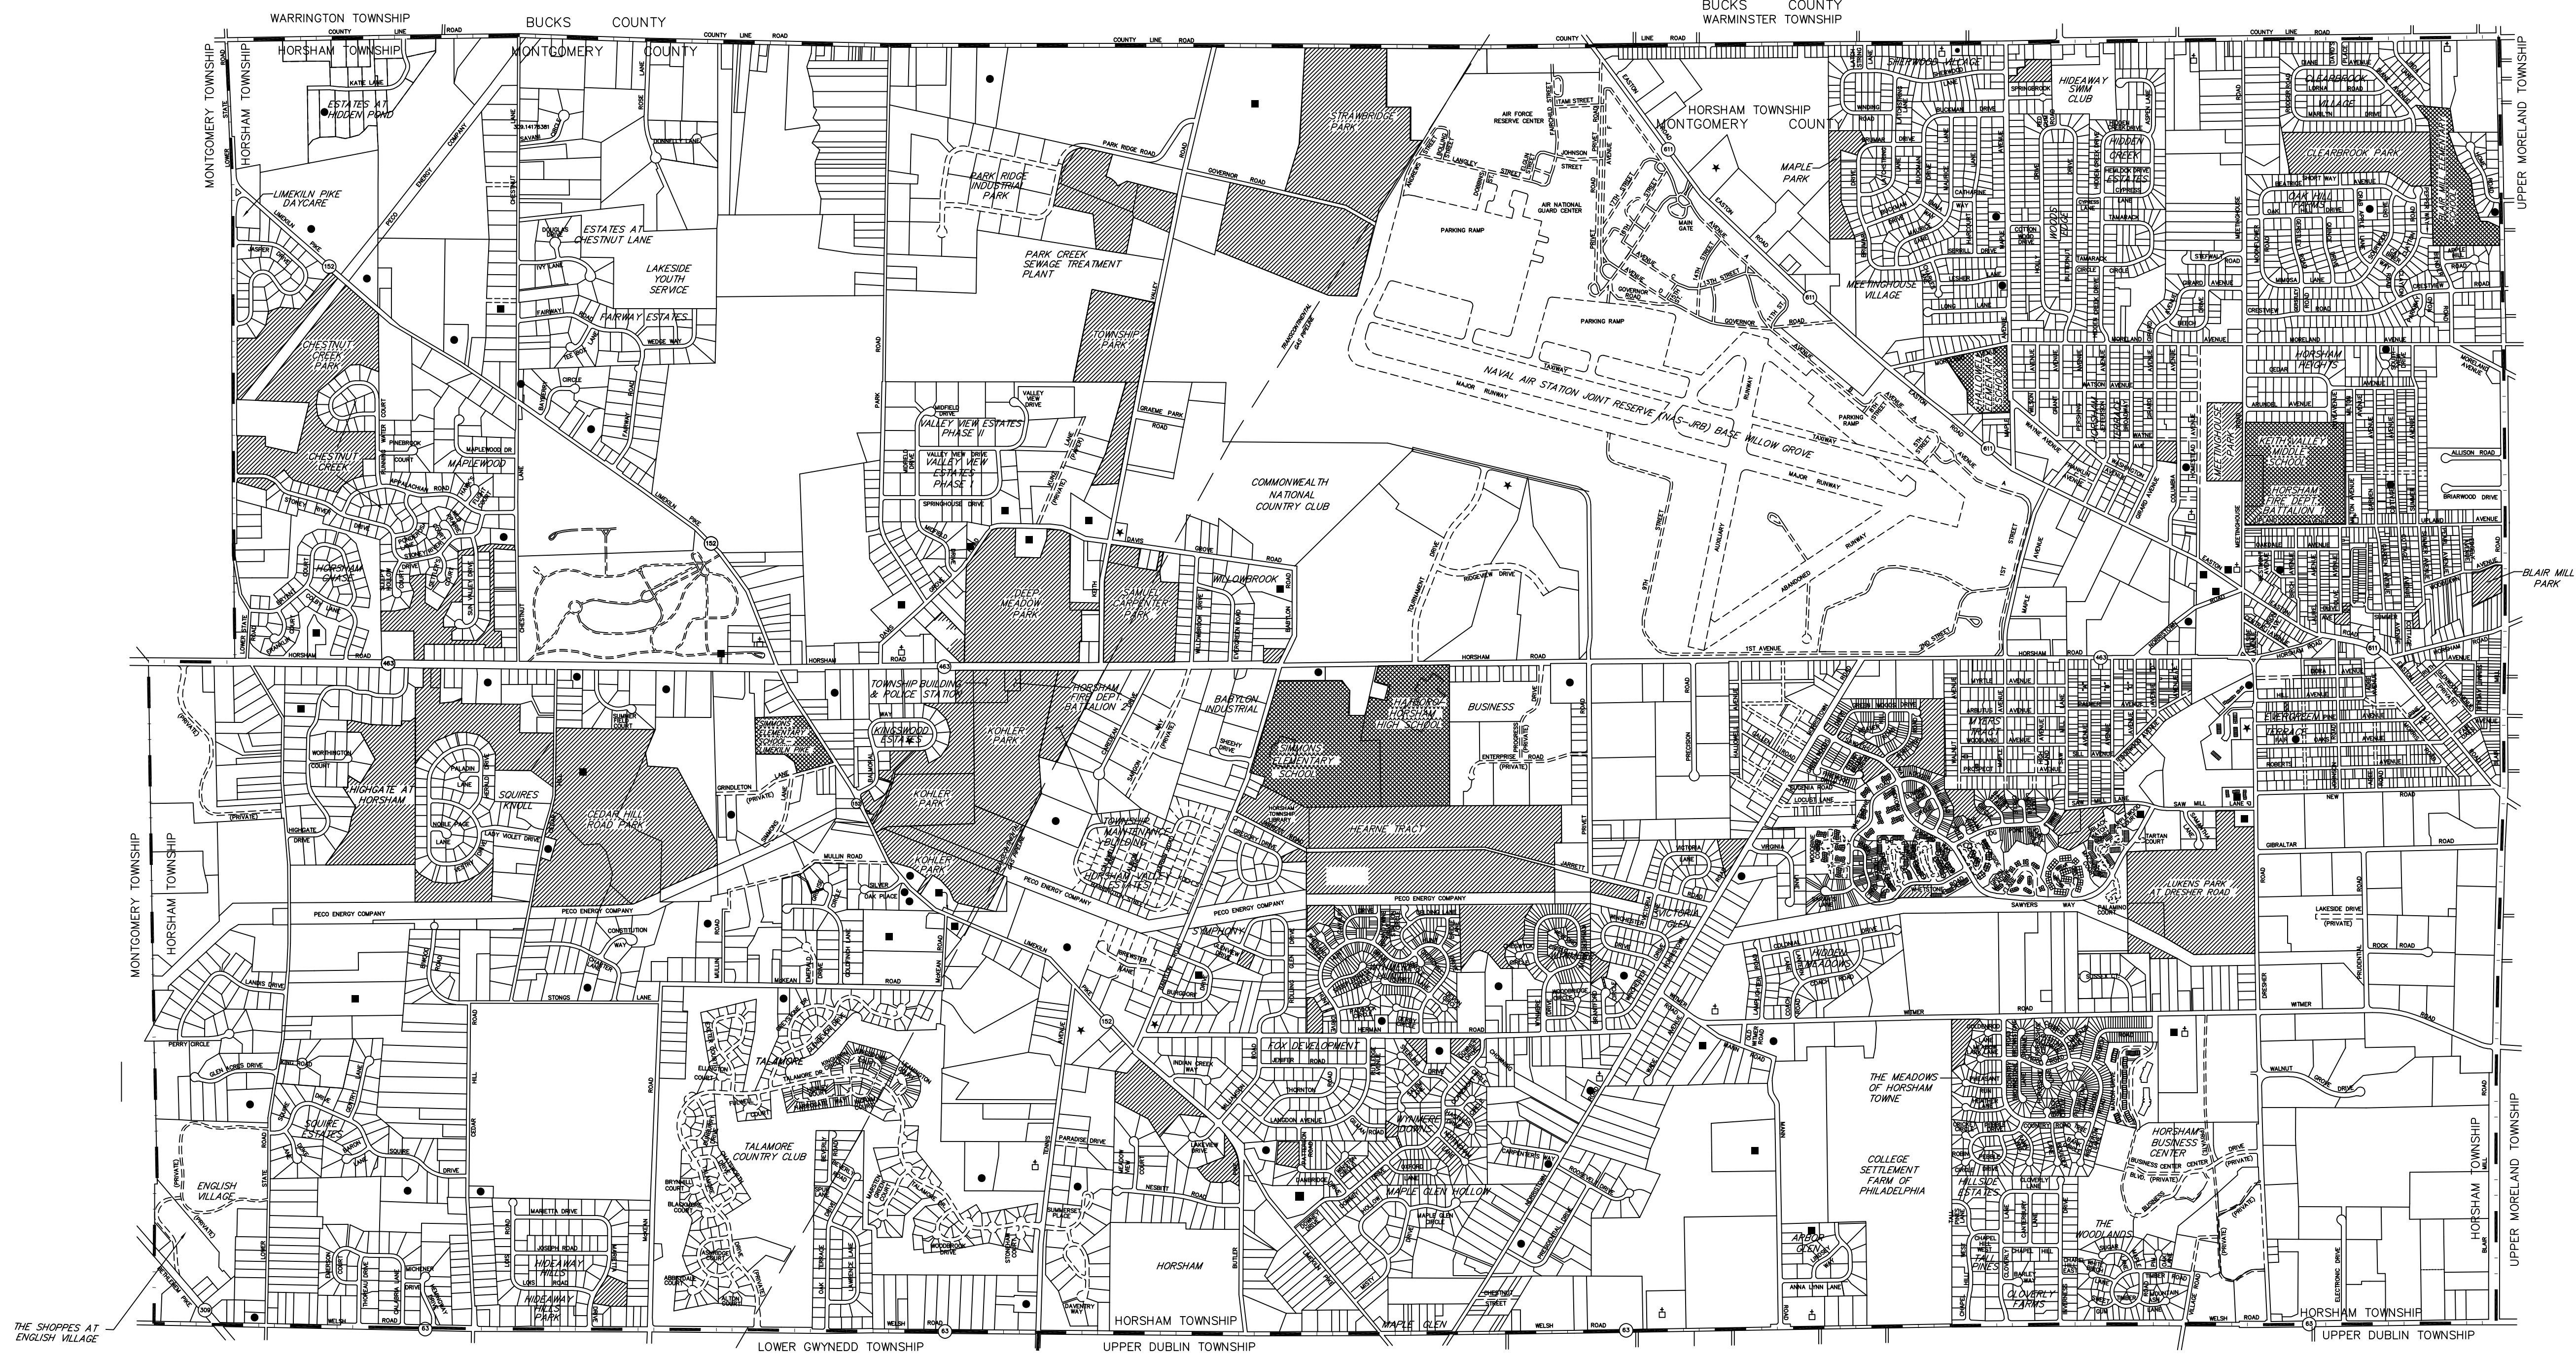

COMMUNITY MAP HORSHAM TOWNSHIP MONTGOMERY COUNTY, PENNSYLVANIA

LEGEND

	MUNICIPAL PROPERTY		HISTORIC SITE - CLASS I
	HATBORO-HORSHAM SCHOOL DISTRICT PROPERTY		HISTORIC SITE - CLASS II
	STATE ROUTE		HISTORIC SITE - CLASS III
	CHURCH		SUBDIVISION OR LAND DEVELOPMENT (APPROVED AND/OR UNDER CONSTRUCTION)
	ROAD		
	TOWNSHIP BOUNDARY		
	PAPER/Private STREET		

GENERAL NOTES:
1. PLAN CREATED FROM UNWIKER & WALTER, INC. MAPS DATED JUNE 1986.

COMMUNITY MAP

HORSHAM TOWNSHIP

SITUATED IN
HORSHAM TOWNSHIP
MONTGOMERY COUNTY, PENNSYLVANIA

PREPARED FOR
THE TOWNSHIP OF HORSHAM
1025 HORSHAM ROAD
HORSHAM, PENNSYLVANIA 19044